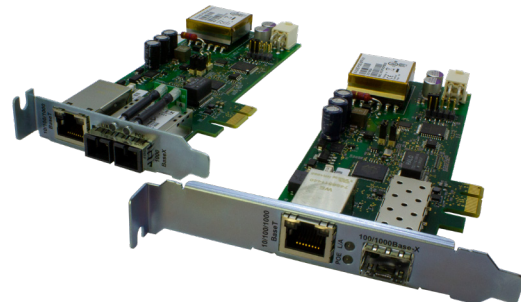

## Network Adapters

M.2	Fast Ethernet	Gigabit Ethernet	10 Gigabit Ethernet	PoE
100Base-FX for Dell OptiPlex™ 7040/7050 & Wyse 7000	NM2-FXS-01			
100Base-FX for Dell OptiPlex™ 7070 & 7060/5060/3060 Micro PCs	NM2-FXS-201			
1000Base-SX/X for Dell OptiPlex™ 7040/7050 & Wyse 7000		NM2-GXE-01 Series		
1000Base-X for Dell OptiPlex™ 3060/5060/7060, 7070 & 7080 Micro PCs		NM2-GXE-201 Series		
PCIe				
100Base-FX	N-FXE-02B Series			
1000Base-X and 10/100/1000Base-T PoE+		N-GXE-PoE-xx-01 Series		X
1000Base-SX with Windows 10 Support and Wake-on-LAN		N-GXE-xx-02 Series		
(2) 1000Base-X/10GBase-SR/LR SFP+			N-TGE-SFP-02	
USB				
100Base-FX	TN-USB Series			
1000Base-SX		TN-USB3 Series		

NM2-GXE-201 Series

TN-USB3 Series

N-TGE-SFP-02

N-GXE-POE-xx-01 Series