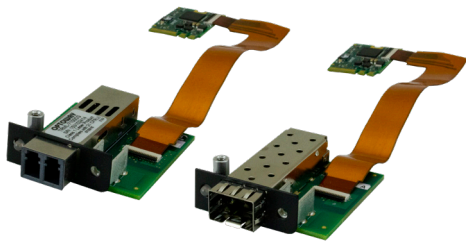

# Product Line Card

## Network Adapters

M.2	Fast Ethernet	Gigabit Ethernet	10 Gigabit Ethernet	PoE
100Base-FX for Dell OptiPlex™ 7040/7050 & Wyse 7000	NM2-FXS-01			
100Base-FX for Dell OptiPlex™ 7070 & 7060/5060/3060 Micro PCs	NM2-FXS-201			
1000Base-SX/X for Dell OptiPlex™ 7040/7050 & Wyse 7000		NM2-GXE-01 Series		
1000Base-X for Dell OptiPlex™ 3060/5060/7060, 7070 & 7080 Micro PCs		NM2-GXE-201 Series		
PCIe				
100Base-FX	N-FXE-02B Series			
1000Base-X and 10/100/1000Base-T PoE+		N-GXE-PoE-xx-01 Series		X
1000Base-SX with Windows 10 Support and Wake-on-LAN		N-GXE-xx-02 Series		
(2) 1000Base-X/10GBase-SR/LR SFP+			N-TGE-SFP-02	
USB				
100Base-FX	TN-USB Series			
1000Base-SX		TN-USB3 Series		