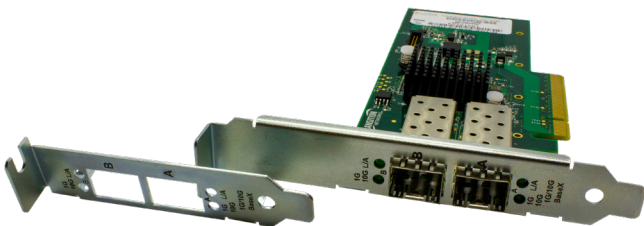

## Network Adapters

M.2	Fast Ethernet	Gigabit Ethernet	10 Gigabit Ethernet	PoE
100Base-FX for Dell OptiPlex™ 7040/7050 & Wyse 7000	NM2-FXS-01			
100Base-FX for Dell OptiPlex™ 7070 & 7060/5060/3060 Micro PCs	NM2-FXS-201			
1000Base-SX/X for Dell OptiPlex™ 7040/7050 & Wyse 7000		NM2-GXE-01 Series		
1000Base-X for Dell OptiPlex™ 3060/5060/7060, 7070 & 7080 Micro PCs		NM2-GXE-201 Series		
PCIe				
100Base-FX	N-FXE-02B Series			
1000Base-X and 10/100/1000Base-T PoE+		N-GXE-PoE-xx-01 Series		X
1000Base-SX with Windows 10 Support and Wake-on-LAN		N-GXE-xx-02 Series		
(2) 1000Base-X/10GBase-SR/LR SFP+			N-TGE-SFP-02	
USB				
100Base-FX	TN-USB Series			
1000Base-SX		TN-USB3 Series		

NM2-GXE-201 Series

TN-USB3 Series

N-TGE-SFP-02

N-GXE-POE-xx-01 Series