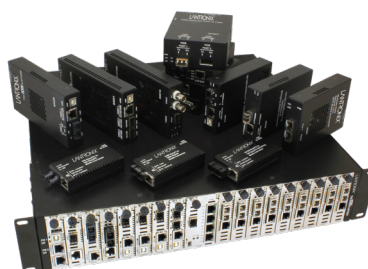

*Continued on Next Page

Media Conversion Platform